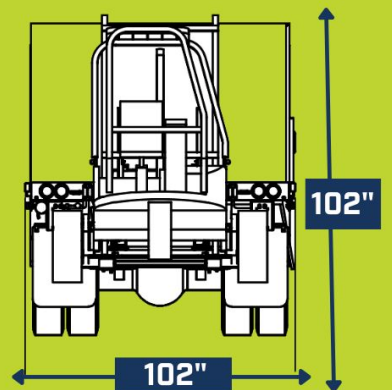

For more information, contact us directly at info@donkeyforklift.com
CHECK OUT THE REST OF OUR PRODUCTS AT WWW.DONKEYFORKLIFT.COM