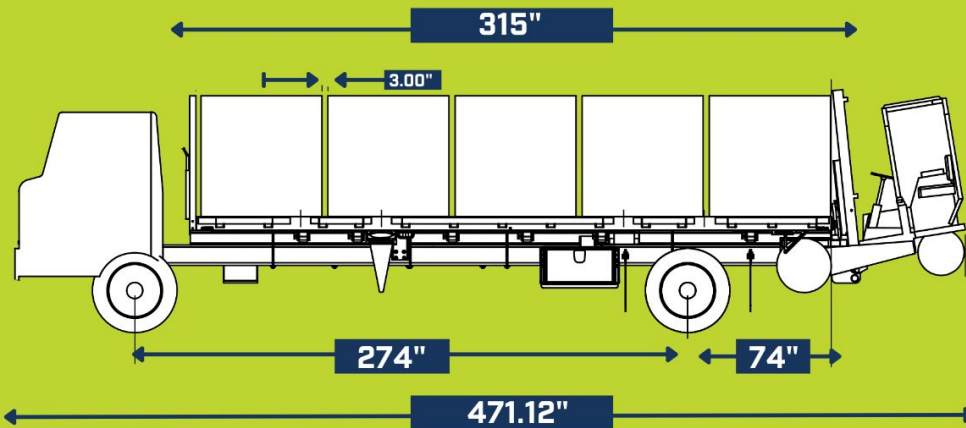

For more information, contact us directly at info@donkeyforklift.com
CHECK OUT THE REST OF OUR PRODUCTS AT WWW.DONKEYFORKLIFT.COM